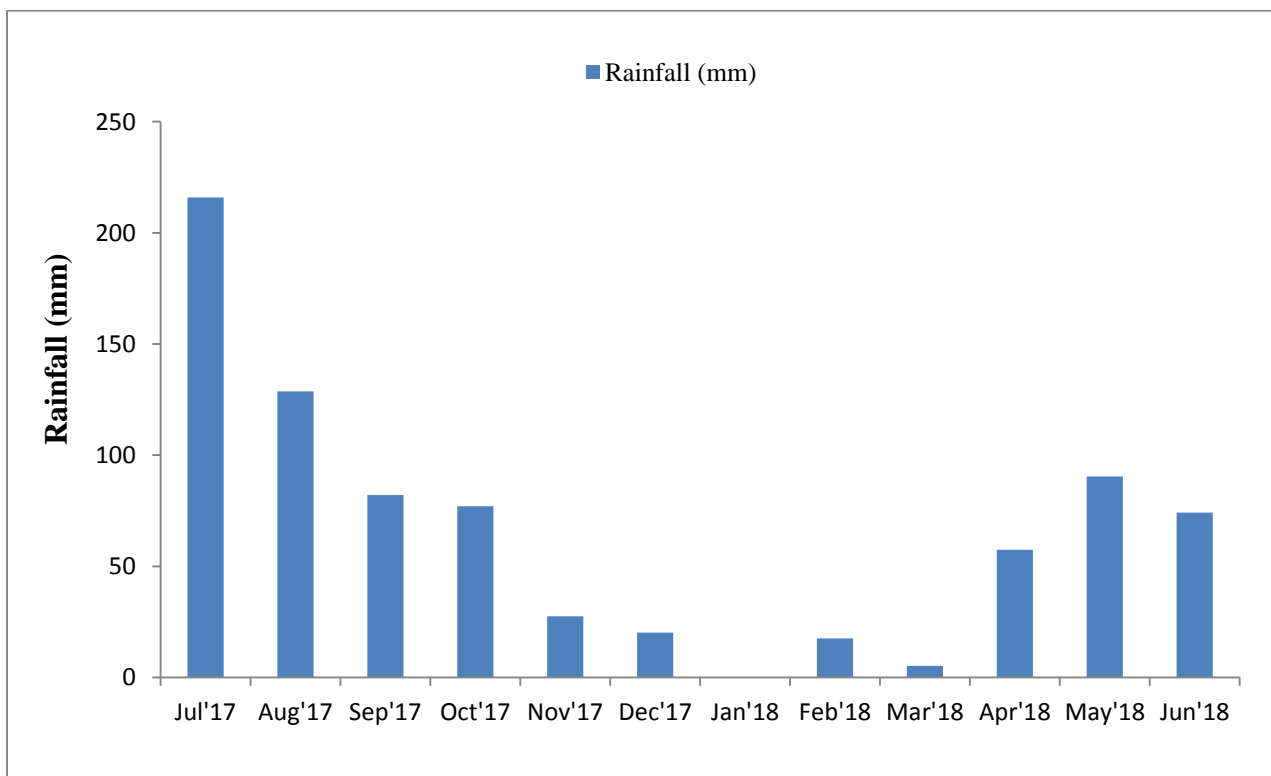

Monthly average maximum and minimum temperature (°C), total rainfall, average solar radiation (cal/cm2/day) and mean sunshine (hr/day) of Rajshahi

Source: Plant Physiology Division, BRRI