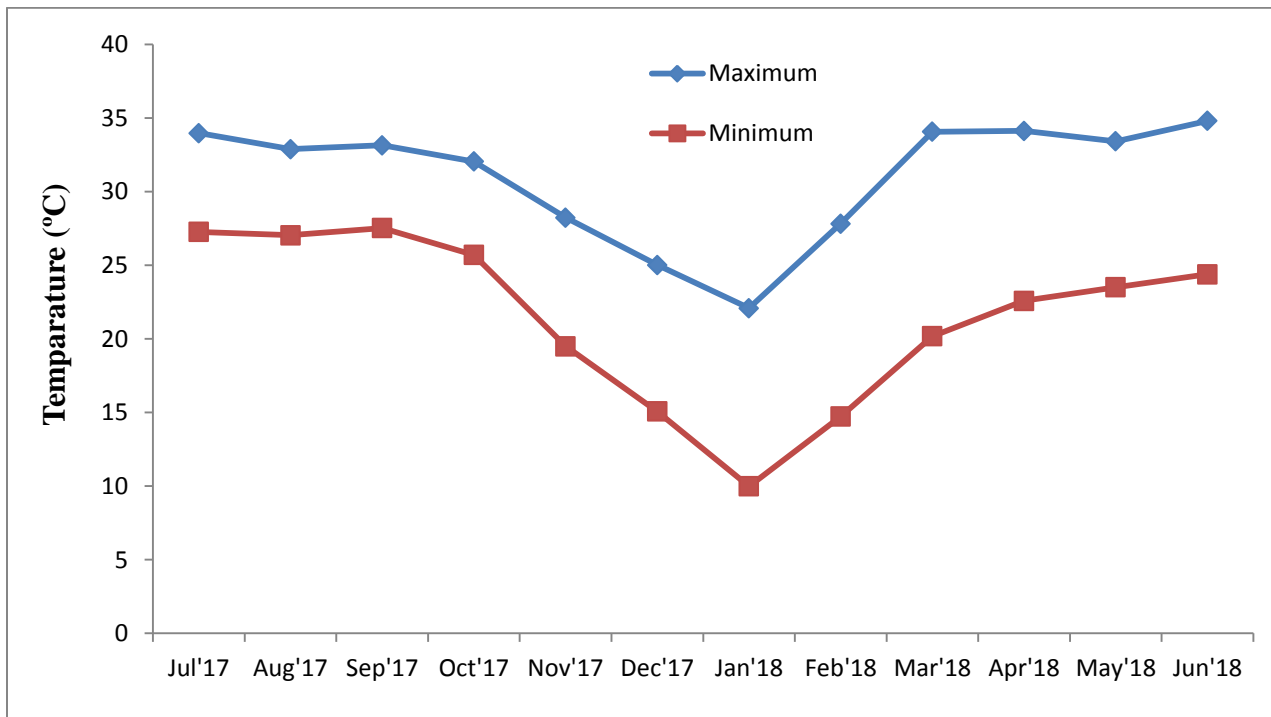

Monthly average maximum and minimum temperature (°C), total rainfall, average solar radiation (cal/cm2/day) and mean sunshine (hr/day) of Rajshahi

Source: Plant Physiology Division, BRRI