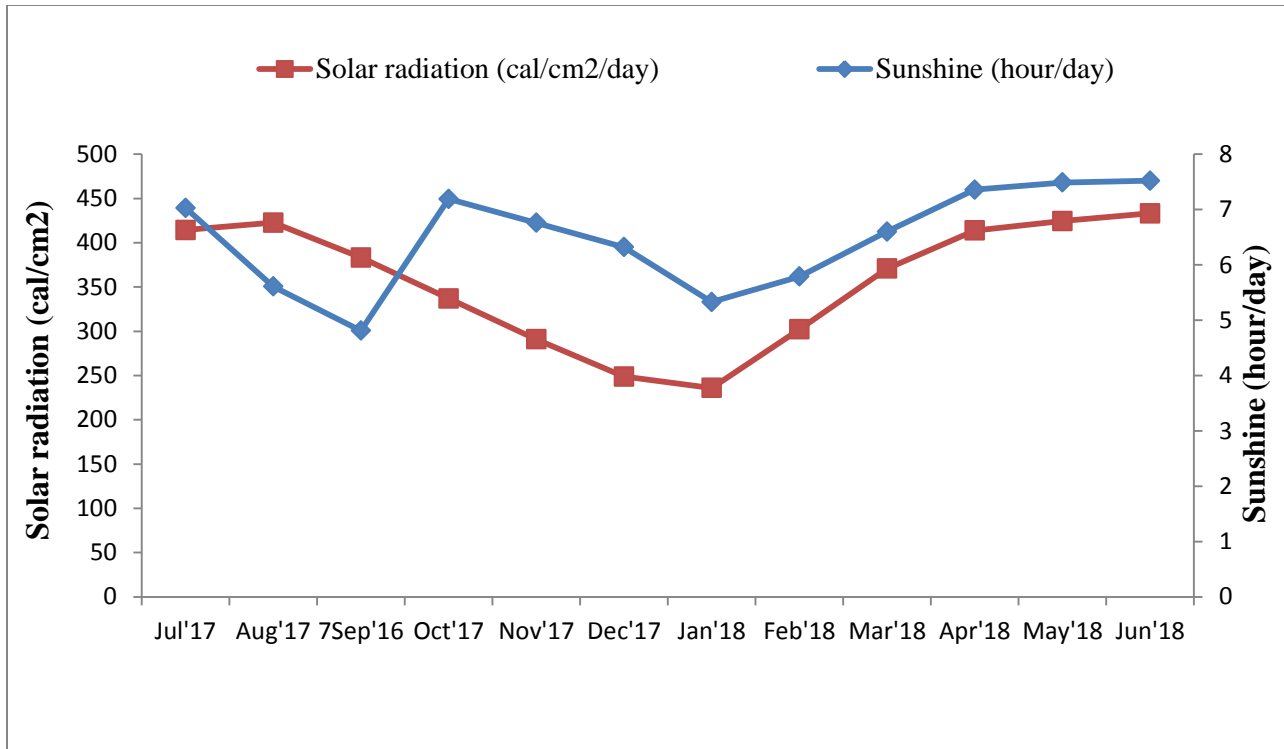

Monthly average maximum and minimum temperature (°C), total rainfall, average solar radiation (cal/cm2/day) and mean sunshine (hr/day) of Rajshahi

Source: Plant Physiology Division, BRRI