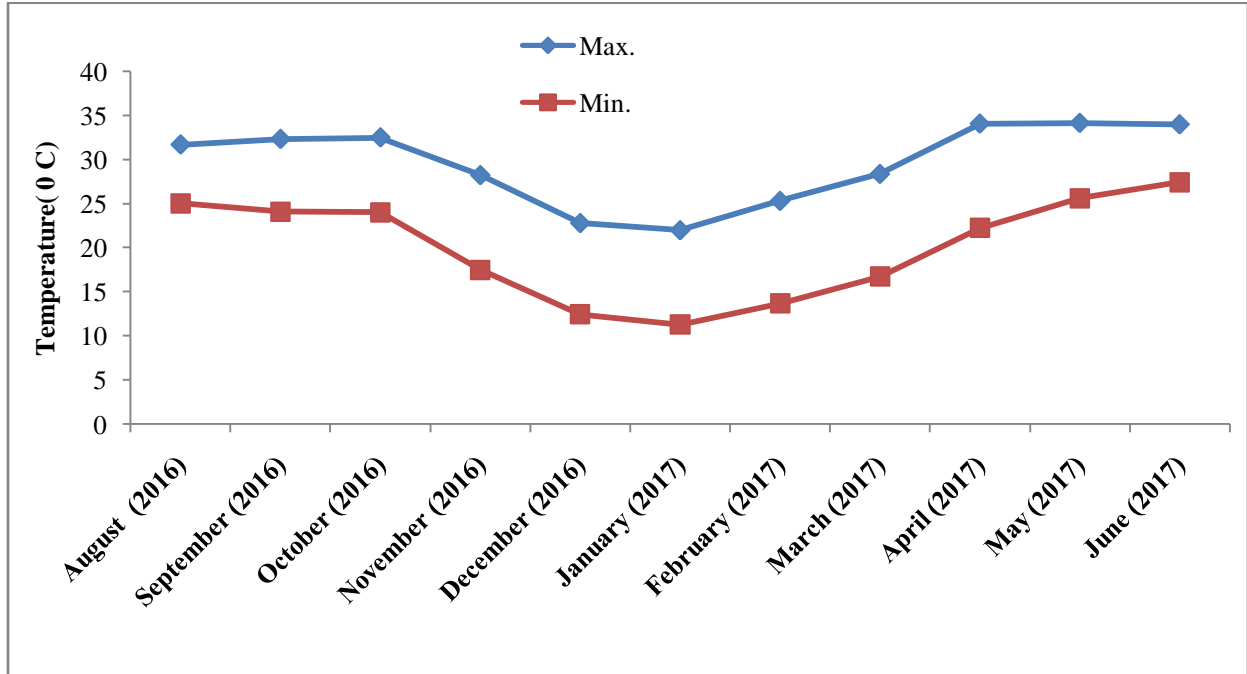

Monthly average maximum and minimum temperature (°C), total rainfall, relative humidity (%), total evaporation, average solar radiation (cal/cm²/day) and mean sunshine (hr/day) of Rajshahi

Source: Plant Physiology Division, BRRI