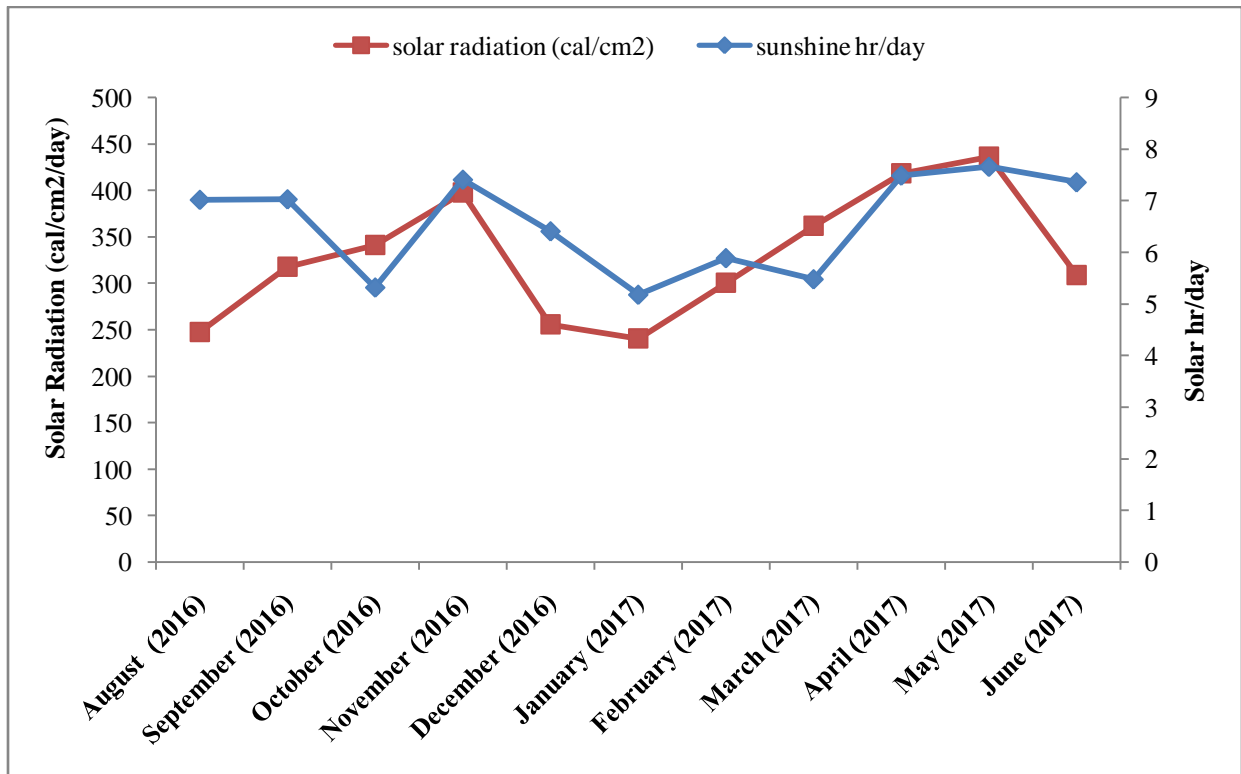

Monthly average maximum and minimum temperature (°C), total rainfall, relative humidity (%), total evaporation, average solar radiation (cal/cm²/day) and mean sunshine (hr/day) of Rajshahi

Source: Plant Physiology Division, BRRI