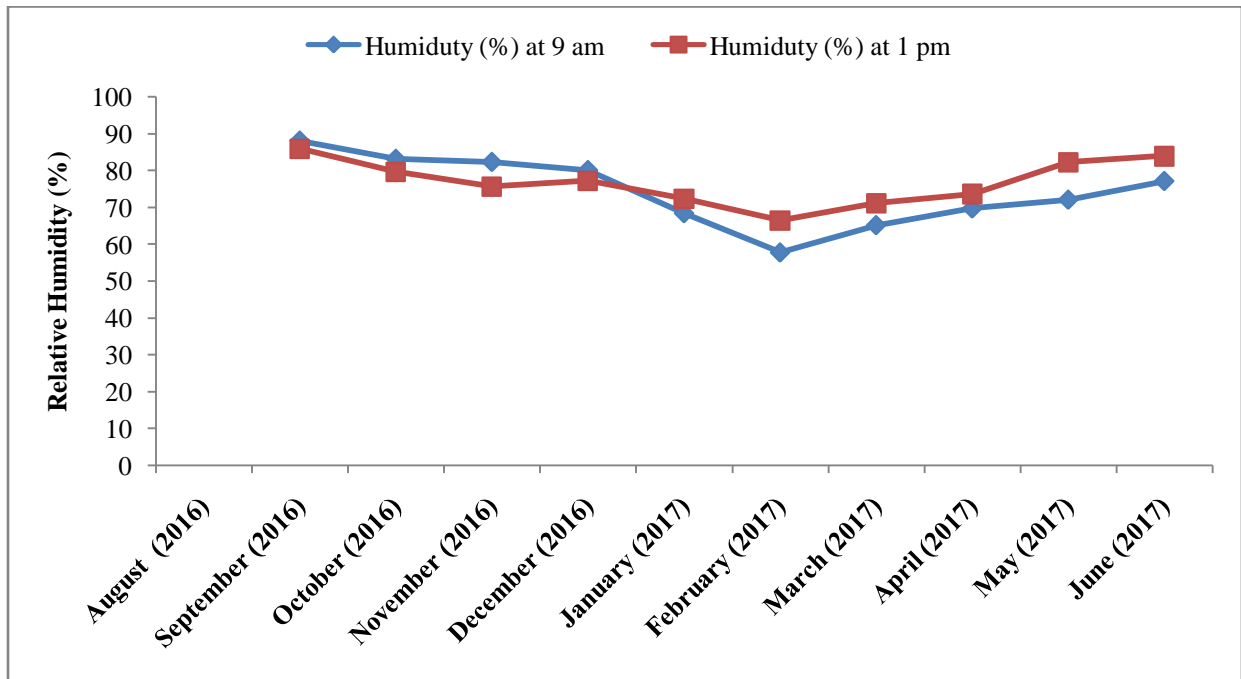

Monthly average maximum and minimum temperature (°C), total rainfall, relative humidity (%), total evaporation, average solar radiation (cal/cm²/day) and mean sunshine (hr/day) of Rajshahi

Source: Plant Physiology Division, BRRI