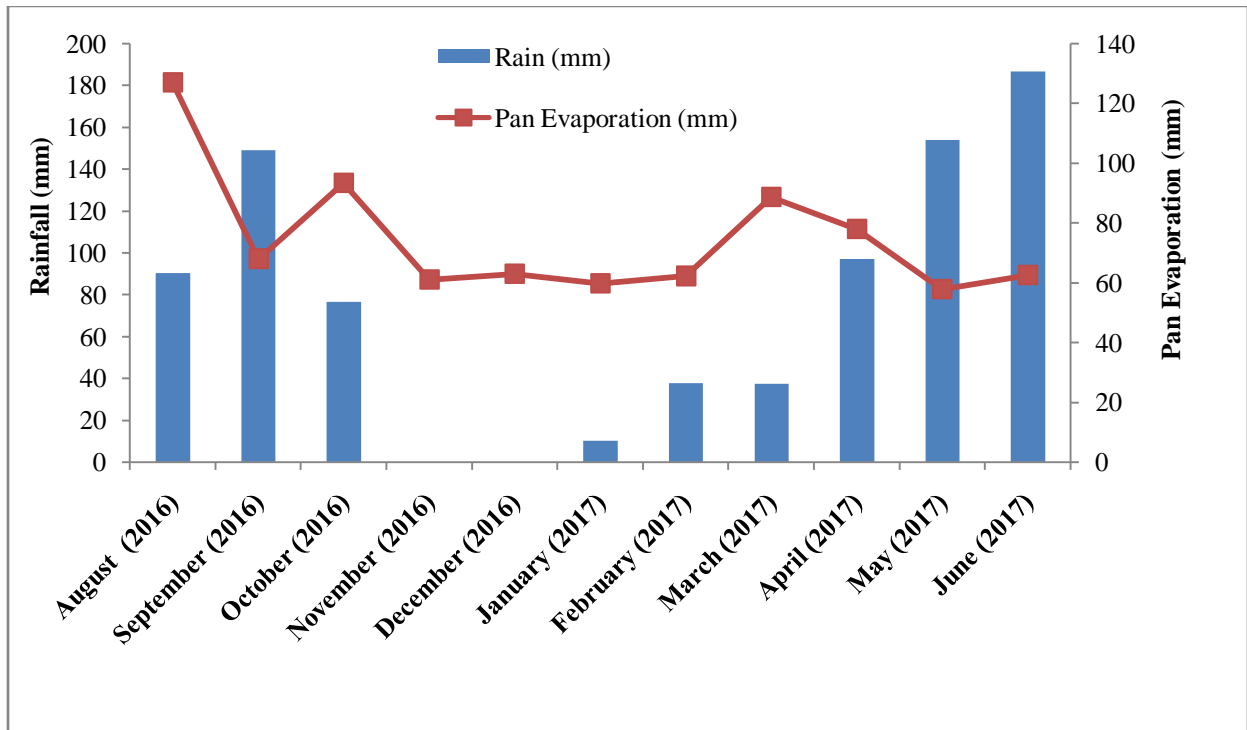

Monthly average maximum and minimum temperature (°C), total rainfall, relative humidity (%), total evaporation, average solar radiation (cal/cm²/day) and mean sunshine (hr/day) of Rajshahi

Source: Plant Physiology Division, BRRI