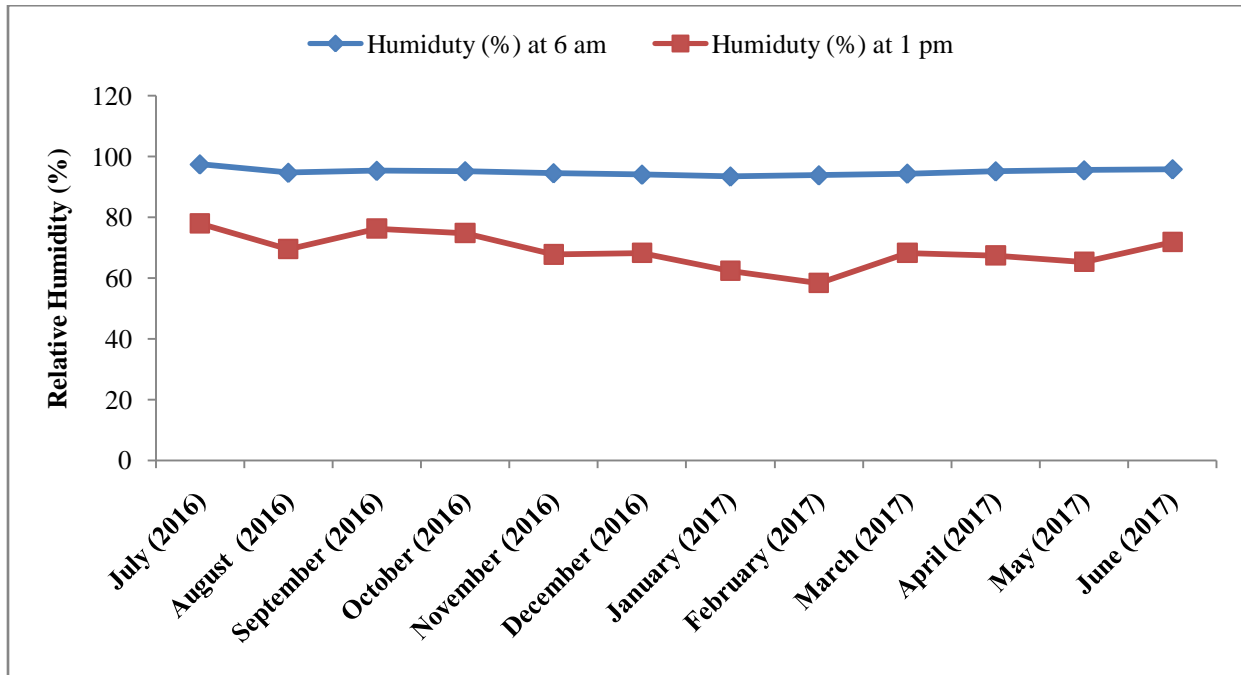

**Monthly average maximum and minimum temperature (°C), total rainfall, relative humidity (%), total evaporation, average solar radiation (cal/cm<sup>2</sup>/day) and mean sunshine (hr/day) of Bhanga**