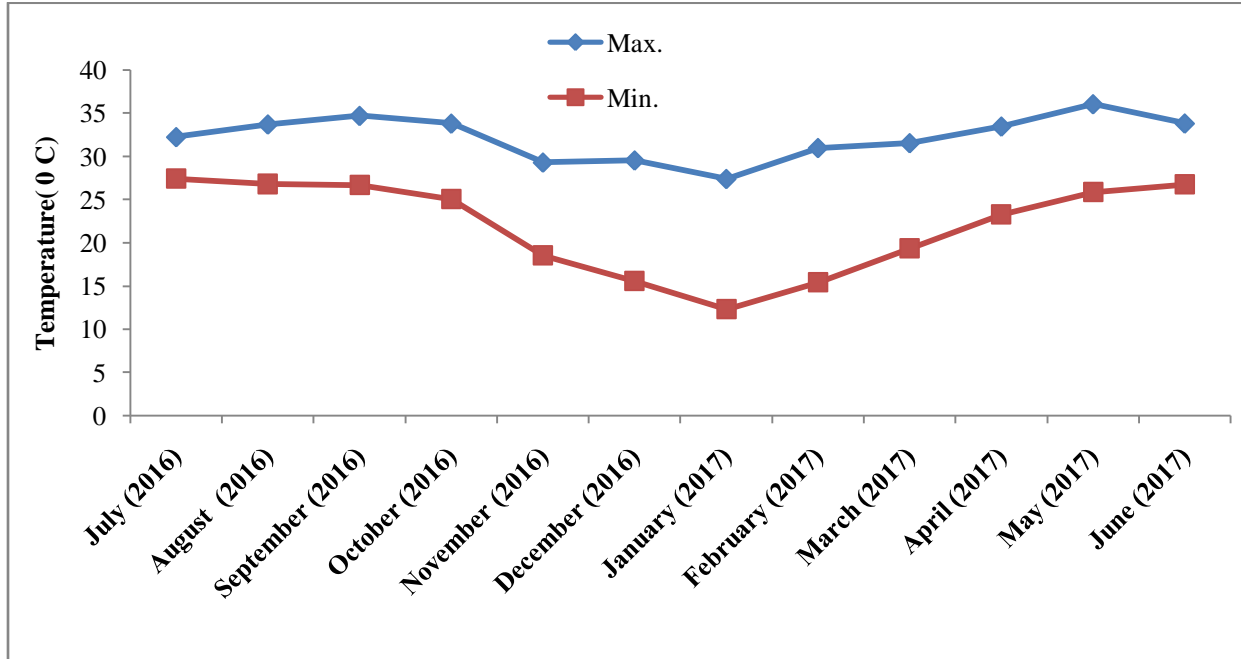

**Monthly average maximum and minimum temperature (°C), total rainfall, relative humidity (%), total evaporation, average solar radiation (cal/cm<sup>2</sup>/day) and mean sunshine (hr/day) of Bhanga**