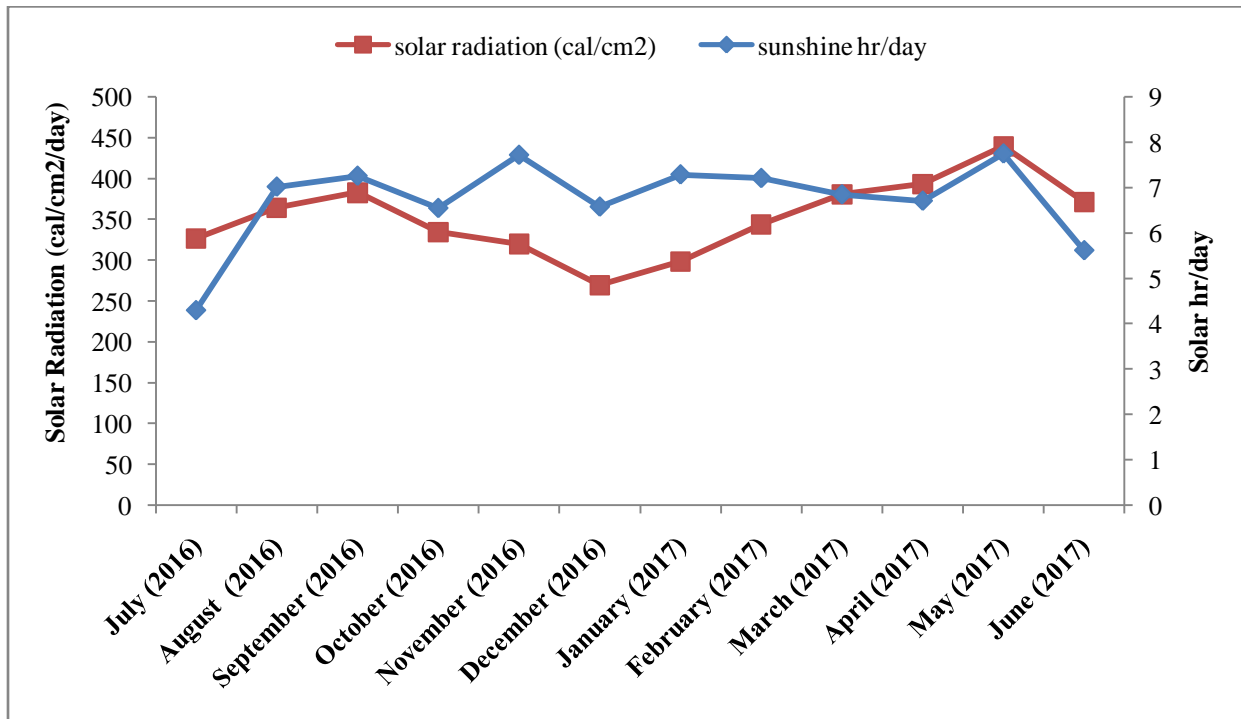

**Monthly average maximum and minimum temperature (°C), total rainfall, relative humidity (%), total evaporation, average solar radiation (cal/cm<sup>2</sup>/day) and mean sunshine (hr/day) of Bhanga**