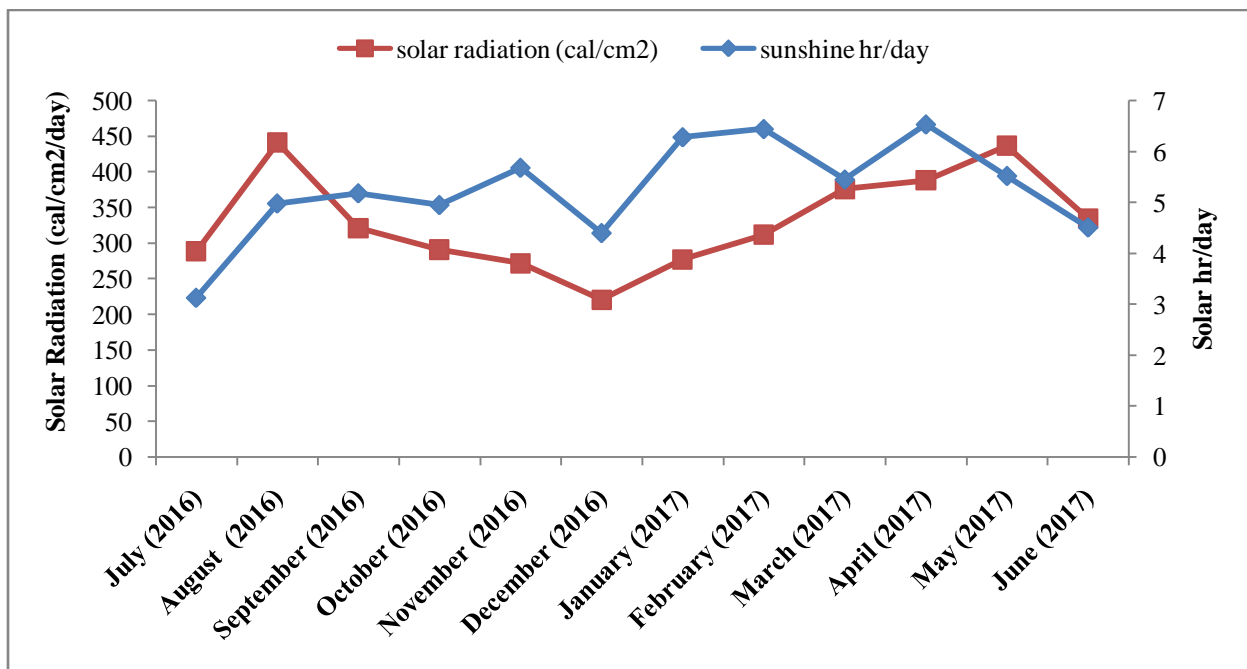

**Monthly average maximum and minimum temperature (°C), total rainfall, relative humidity (%), total evaporation, average solar radiation (cal/cm<sup>2</sup>/day) and mean sunshine (hr/day) of Barisal**