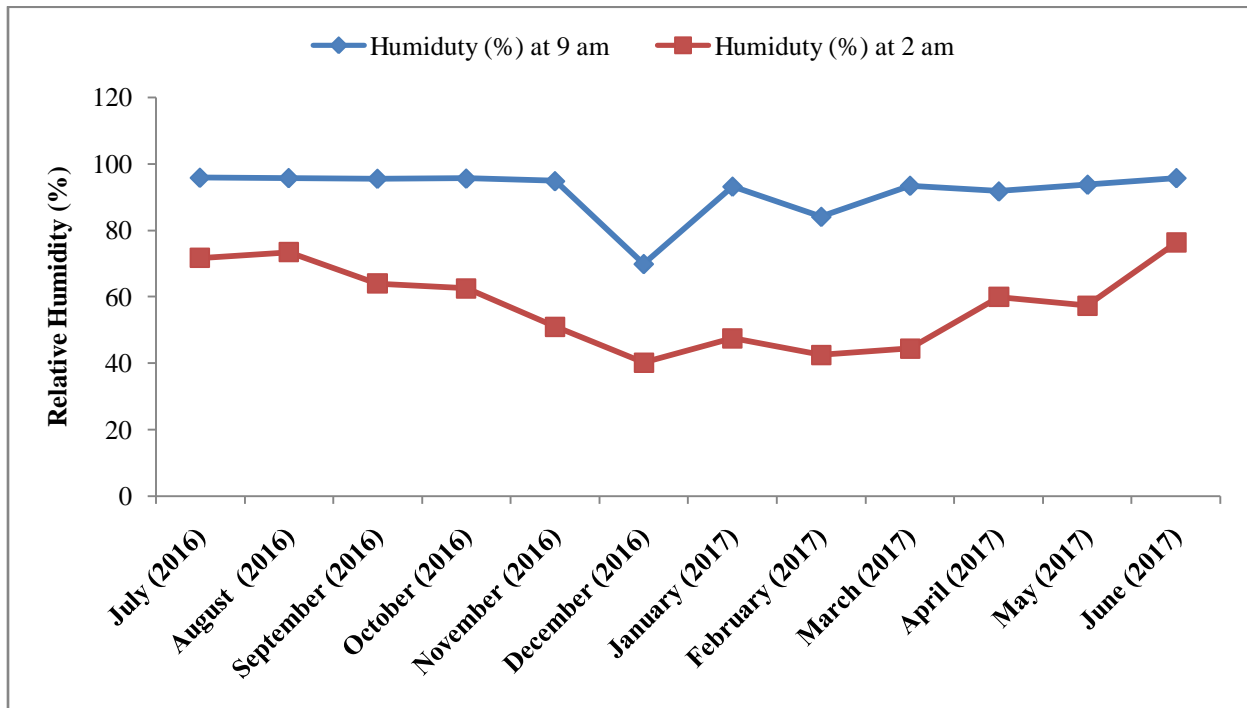

**Monthly average maximum and minimum temperature (°C), total rainfall, relative humidity (%), total evaporation, average solar radiation (cal/cm<sup>2</sup>/day) and mean sunshine (hr/day) of Barisal**