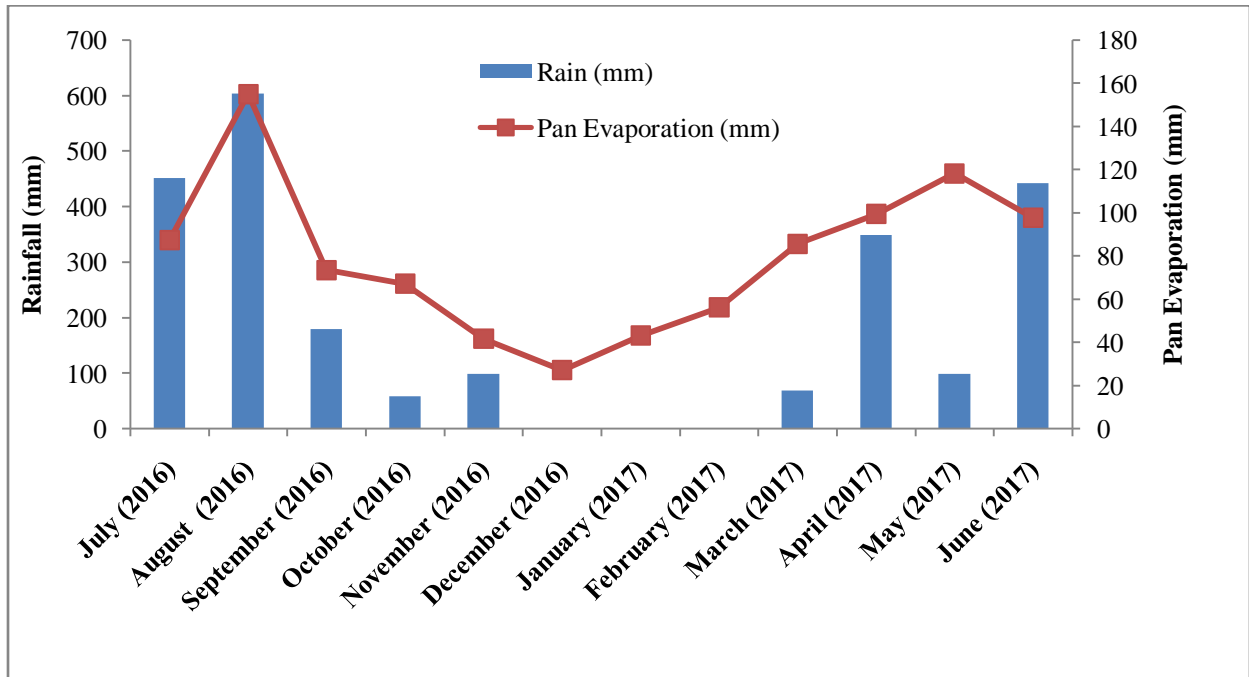

**Monthly average maximum and minimum temperature (°C), total rainfall, relative humidity (%), total evaporation, average solar radiation (cal/cm<sup>2</sup>/day) and mean sunshine (hr/day) of Barisal**

Source: Plant Physiology Division, BRRRI