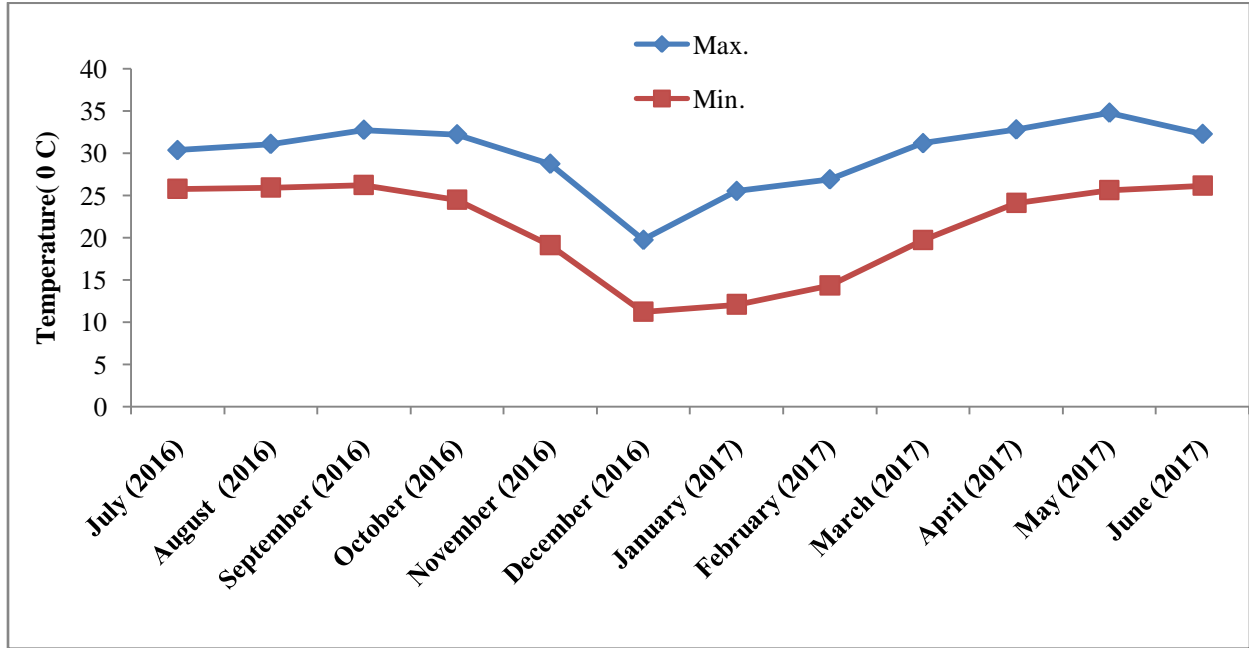

**Monthly average maximum and minimum temperature (°C), total rainfall, relative humidity (%), total evaporation, average solar radiation (cal/cm<sup>2</sup>/day) and mean sunshine (hr/day) of Barisal**